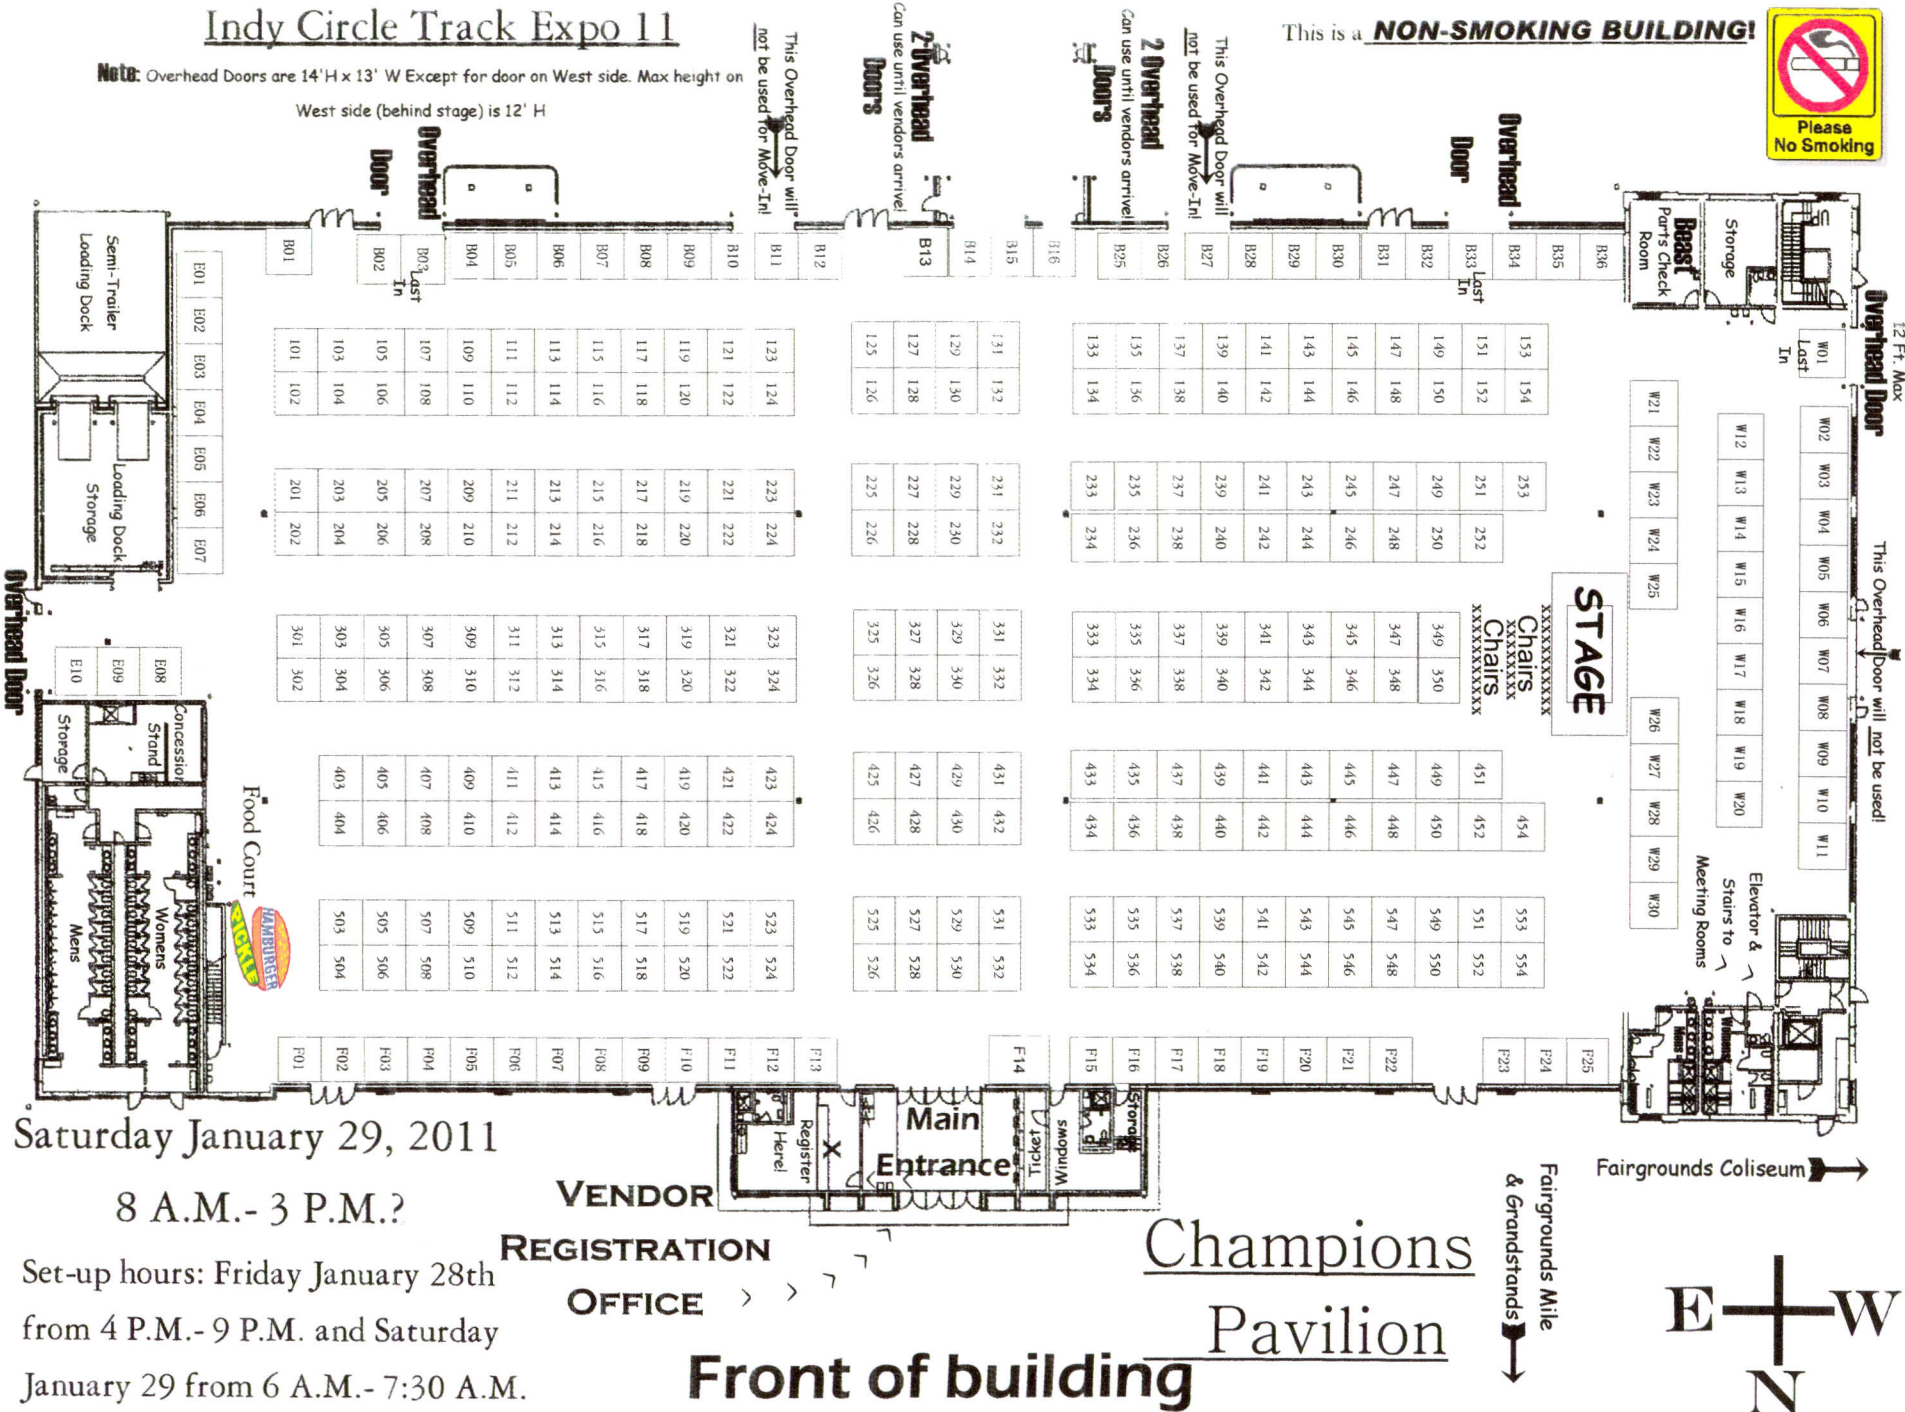

Indy Circle Track Expo 11

Note: Overhead Doors are 14' H x 13' W Except for door on West side. Max height on

West side (behind stage) is 12' H

This is a **NON-SMOKING BUILDING!**

Saturday January 29, 2011

8 A.M.- 3 P.M.?

Set-up hours: Friday January 28th from 4 P.M.- 9 P.M. and Saturday January 29 from 6 A.M.- 7:30 A.M.

VENDOR REGISTRATION OFFICE

Front of building

Champions Pavilion

Fairgrounds Mile & Grandstands